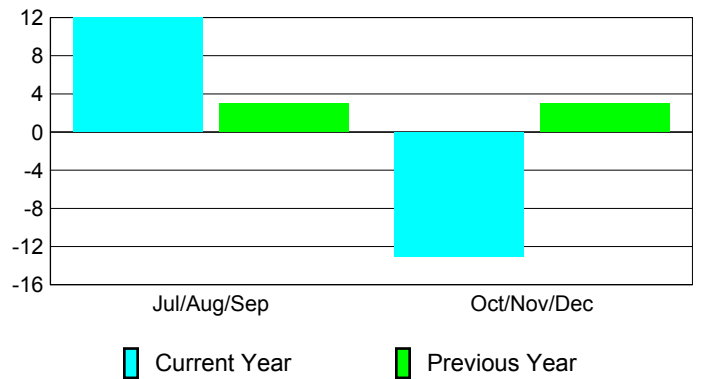

Comparison of Membership Gain/Loss

Current Year Compared to the Previous Year