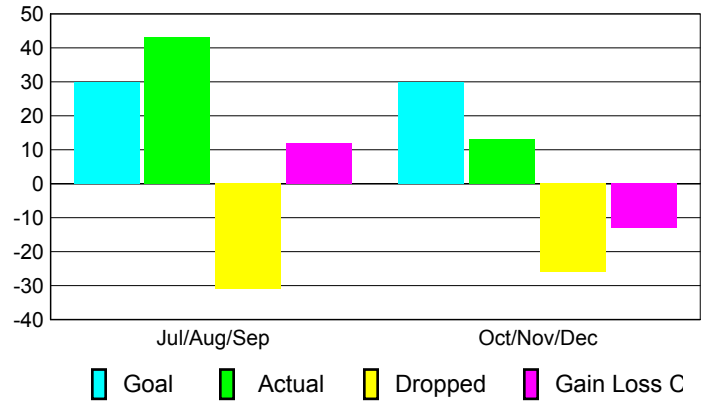

### YTD Status Quo Clubs 2010-2011

Status Quo Clubs Compared to Status Quo Members

## MEMBERSHIP

Membership Results  
2010-2011

Membership  
2009-2010

Month	Net Memb Goal	Actual New Memb	Actual Dropped Memb	Gain/Loss of Memb	Gain/Loss of Memb
Jul/Aug/Sep	30	43	-31	12	3
Oct/Nov/Dec	30	13	-26	-13	3
<b>Totals</b>	<b>60</b>	<b>56</b>	<b>-57</b>	<b>-1</b>	<b>6</b>

### Membership Results 2010-2011

Goal, New, Dropped, Gain/Loss

### Comparison of Membership Gain/Loss

Current Year Compared to the Previous Year